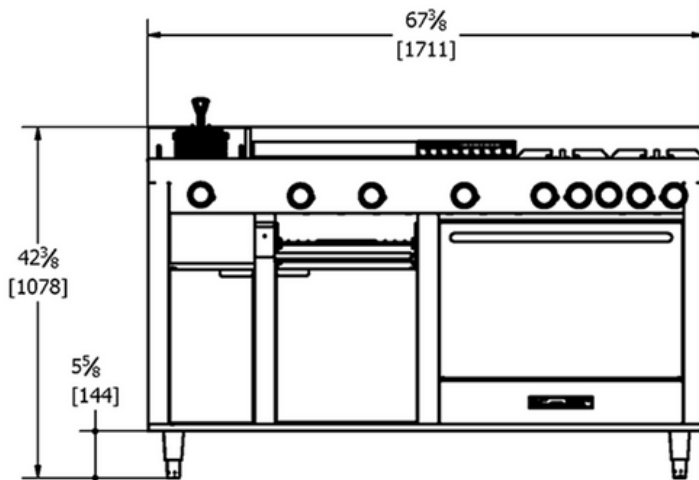

Project _____

AIA# _____ SIS# _____

Item # _____ Quantity _____

MODELS

Multiple Turbo

STANDARD FEATURES

- External and internal sheet metal parts in stainless steel.
- 17 lbs fryer with snap action thermostat, 212 -400°F (100 - 204°C) temperature range.
- 3/4" thick polished cold rolled steel plate, fully welded to frame to prevent grease collection.
- Reversible top cast iron grate with two levels.
- 30,000 BTU/hr 4 open burners.
- Removable stainless steel grease trays, for fast cleaning.
- Large oven with two nickel-plated grills with integrated safety valve thermostat, 212-572°F (100-300°C) temperature range.
- Individual stainless steel no clog pilots.
- Zamak die cast knobs with set screws.
- Gas pressure regulator.
- 4" stainless steel adjustable legs.
- CSA design certified, NSF listed.

SPECIFY TYPE OF GAS WHEN ORDERING

- Natural Gas
- Propane

SPECIFY ALTITUD

Above 2,000 ft

MASTER SERIES

Multiple Turbo Gas Ranges

CLEARANCE AND POSITIONING REQUIREMENTS

This product must be installed on a non-combustible surface only, with a minimum of 6" from all sides. There must be a clearance of at least 6" from another appliance. This unit is supplied with 4 legs and must be placed on a resistant non-slip surface.

Top View	Model	Description	Total Input BTU/hr	Shipping Weight (Lbs/Kg)
	Multiple Turbo Master	1 Fryer (17 lbs) /1 Manual Griddle/ 1 Lava Rock Charbroiler/ 4 open burners/1 Cheesemelter/ 1 Standard Oven 26" X 23 1/4" x 16 1/2"	217,000	776/352