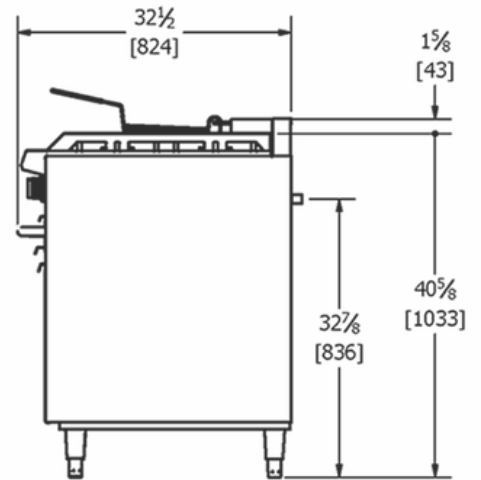

Project _____

AIA# _____ SIS# _____

Item # _____ Quantity _____

MODELS

Multiple Turbo

STANDARD FEATURES

- External and internal sheet metal parts in stainless steel.
- 17 lbs fryer with snap action thermostat, 212 -400°F (100 - 204°C) temperature range.
- 3/4" thick polished cold rolled steel plate, fully welded to frame to prevent grease collection.
- Reversible top cast iron grate with two levels.
- 30,000 BTU/hr 4 open burners.
- Removable stainless steel grease trays, for fast cleaning.
- Large oven with two nickel-plated grills with integrated safety valve thermostat, 212-572°F (100-300°C) temperature range.
- Individual stainless steel no clog pilots.
- Zamak die cast knobs with set screws.
- Gas pressure regulator.
- 4" stainless steel adjustable legs.
- CSA design certified, NSF listed.

SPECIFY TYPE OF GAS WHEN ORDERING

- Natural Gas
- Propane

SPECIFY ALTITUD

Above 2,000 ft

MASTER SERIES

Multiple Turbo Gas Ranges

CLEARANCE AND POSITIONING REQUIREMENTS

This product must be installed on a non-combustible surface only, with a minimum of 6" from all sides. There must be a clearance of at least 6" from another appliance. This unit is supplied with 4 legs and must be placed on a resistant non-slip surface.

Top View	Model	Description	Total Input BTU/hr	Shipping Weight (Lbs/Kg)
	Multiple Turbo Master	1 Fryer (17 lbs) /1 Manual Griddle/ 1 Lava Rock Charbroiler/ 4 open burners/1 Cheesemelter/ 1 Standard Oven 26" X 23 1/4" x 16 1/2"	217,000	776/352