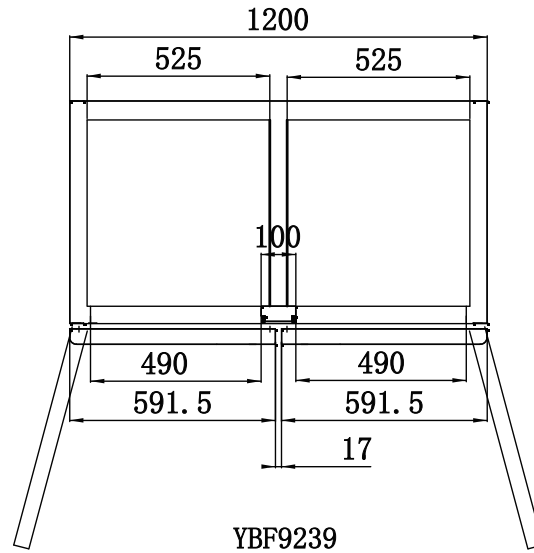

2 YEARS WARRANTY ON ALL PARTS & LABOUR
* EXTRA 2 YEARS WARRANTY ON PARTS WHEN YOU REGISTER WITH US ONLINE