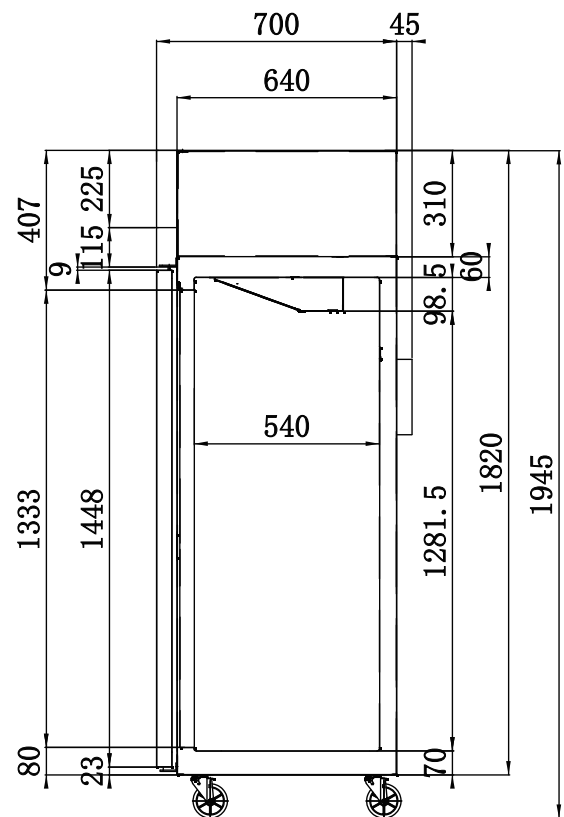

2 YEARS WARRANTY ON ALL PARTS & LABOUR
* EXTRA 2 YEARS WARRANTY ON PARTS WHEN YOU REGISTER WITH US ONLINE