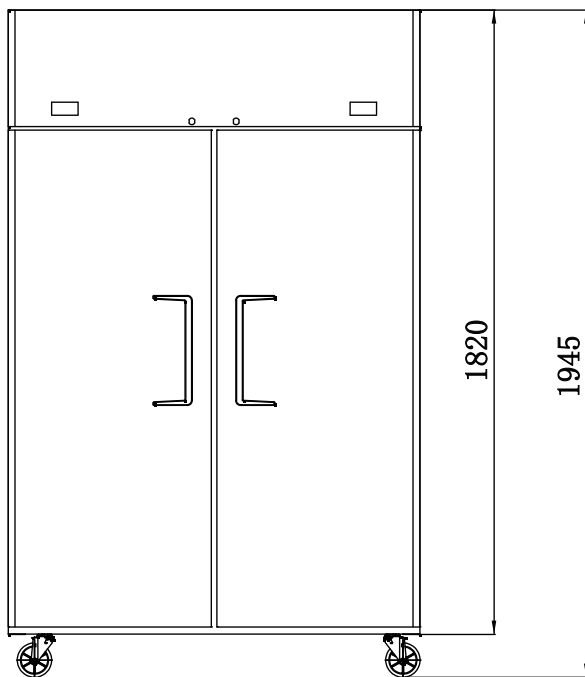

2 YEARS WARRANTY ON ALL PARTS & LABOUR
* EXTRA 2 YEARS WARRANTY ON PARTS WHEN YOU REGISTER WITH US ONLINE